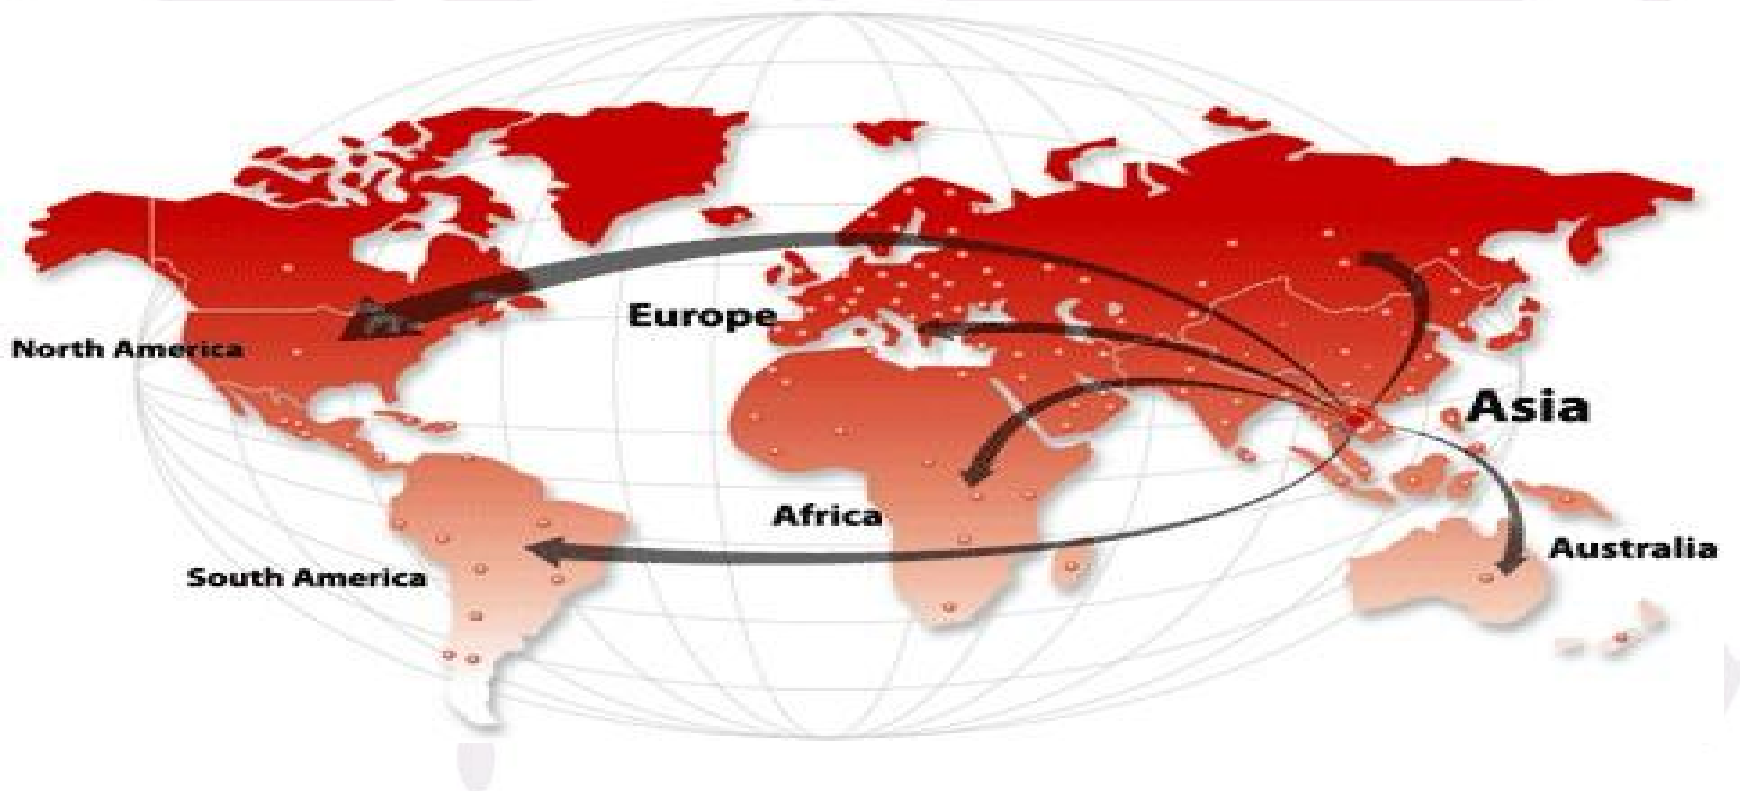

Air Freight Forwarding

The fastest and most flexible way to move goods

Extensive hub network with frequent departures and broad coverage

Using leading capacity carriers - integrating airfreight with local transportation, customs brokerage and document handling.

Ocean Freight Forwarding

Full service solutions in more than 200 countries worldwide

Extensive port network, providing daily departures out of hundreds of origins.

Complete service offering – integrating ocean freight with local transportation, customs brokerage and document handling.

Landside services

A team of experts dedicated to supply chain excellence

Rich experience in managing complex flow of goods, information and financials.

Process discipline and consistent reliability above 97% ensuring low variability and lower operating costs.

Global Network of Jetsoon

Full service network covers more than 200 cities all around the world, providing one-stop shopping service to our respective clients

Our suppliers

Trusted network

Safmarine

EVERGREEN LINE